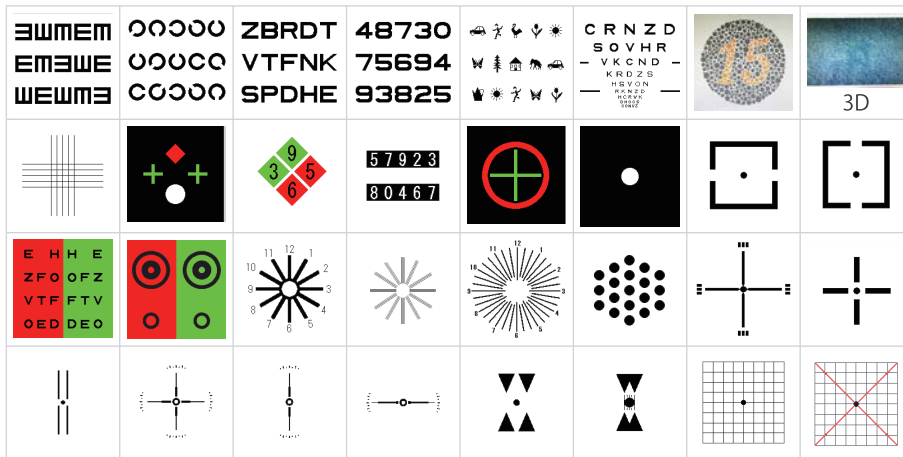

Smart, Slim & Easy to use

LCD Chart LCD-1000P

LCD Chart LCD-1000P

Smart, Slim & Easy to use

FEAUTURE

- 24 inch high resolution Display Panel with circular polarization.
- Various types of standard charts, polarized charts for Binocular test, ETDRS chart, Contrast test, 3D test, Color Vision test, Maddox test(LED), etc.
- Synchronize with Digital Refractor DR-900.
- Random function , Program mode, Masks, etc.
- 4 kinds of channels for the remote control are available.

Synchronize with Digital Refractor DR-900

LCD-1000P

DR-900

SPECIFICATION

Monitor	Type	24 Inch TFT LED Backlight
	Resolution	1920(H) x 1080(V) Pixels
Functions	Chart	1. Landolt 2. Tumbling E 3. Numbers 4. Letters 5. Child 6. Special
	Masking	Single / Horizontal Line / Vertical Line
	Filter	Red and Green / Circular Polarized Filter
	Special function	Mirror mode / Contrast / White and Black reverse / Random / Crowd
	Working Distance	1.0m~8.0m (Step 0.25m) *
	Control device	Wireless IR remote controller / Digital refractor DR-900
	Screen saver function	Screen off / Chart show (OFF, 5sec, 10sec, 30sec)
	Screen saver waiting time	5min / 10min / 30min
Specifications	Body	573(W) x 363(V) x 46(D) mm / 4.3 kg
	Remote control	64(W) x 195(V) x 20(D) mm / 140 g
	Power supply (Main unit)	DC 12V 3.4A
	Power	100~240V
	Power consumption	70VA
Standard Accessory	Mount	1 pcs
	Glasses	Pola / Red and Green
	Remote control	1 pc
	Battery	2 pcs (AA 1.5V)
	Adaptor	1 pc
	Power Cable	1 pc