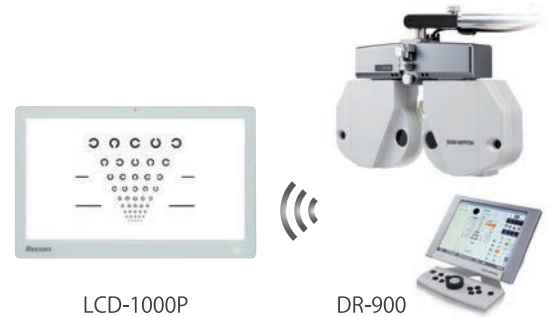

Smart, Slim & Easy to use

LCD Chart LCD-1000P

LCD Chart LCD-1000P

Smart, Slim & Easy to use

FEAUTURE

- 24 inch high resolution Display Panel with circular polarization.
- Various types of standard charts, polarized charts for Binocular test, ETDRS chart, Contrast test, 3D test, Color Vision test, Maddox test(LED), etc.
- Synchronize with Digital Refractor DR-900.
- Random function , Program mode, Masks, etc.
- 4 kinds of channels for the remote control are available.

Synchronize with Digital Refractor DR-900

LCD-1000P

DR-900

SPECIFICATION

Monitor	Type	24 Inch TFT LED Backlight
	Resolution	1920(H) x 1080(V) Pixels
Functions	Chart	1. Landolt 2. Tumbling E 3. Numbers 4. Letters 5. Child 6. Special
	Masking	Single / Horizontal Line / Vertical Line
	Filter	Red and Green / Circular Polarized Filter
	Special function	Mirror mode / Contrast / White and Black reverse / Random / Crowd
	Working Distance	1.0m~8.0m (Step 0.25m) *
	Control device	Wireless IR remote controller / Digital refractor DR-900
	Screen saver function	Screen off / Chart show (OFF, 5sec, 10sec, 30sec)
	Screen saver waiting time	5min / 10min / 30min
Specifications	Body	573(W) x 363(V) x 46(D) mm / 4.3 kg
	Remote control	64(W) x 195(V) x 20(D) mm / 140 g
	Power supply (Main unit)	DC 12V 3.4A
	Power	100~240V
	Power consumption	70VA
Standard Accessory	Mount	1 pcs
	Glasses	Pola / Red and Green
	Remote control	1 pc
	Battery	2 pcs (AA 1.5V)
	Adaptor	1 pc
	Power Cable	1 pc

Standard Accessory

Remote control

Pola glass

R & G glass

*Some charts will appear incomplete due to difference between screen resolution and image size.

Design and specifications are subject to change without notice.